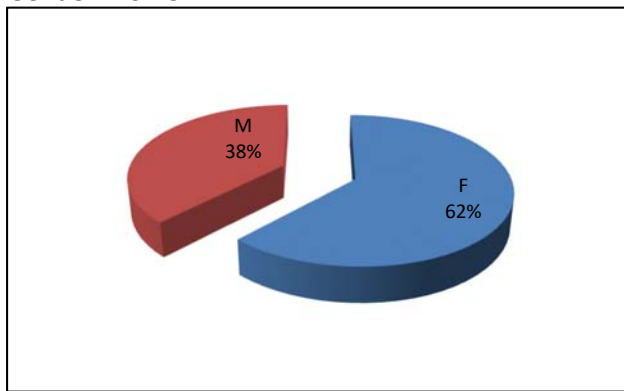

SOUTHWEST

TENNESSEE COMMUNITY COLLEGE

P.O. Box 780 • Memphis, TN 38101-0780 • (901) 333-5000 • www.southwest.tn.edu
Office of Institutional Research

University Parallel AA/AS Profile

16.24.0101.01

Fall 2018 Enrollment Profile

	Headcount	FTE	Females	Males	Black	White	Hispanic	Other Race	Race Unknown
All	2,649	1952.47	1,645	1,004	1,624	674	186	150	15
AA	672	489.2	453	219	418	167	48	36	3
AS	1,977	1463.27	1,192	785	1,206	507	138	114	12

Gender Profile