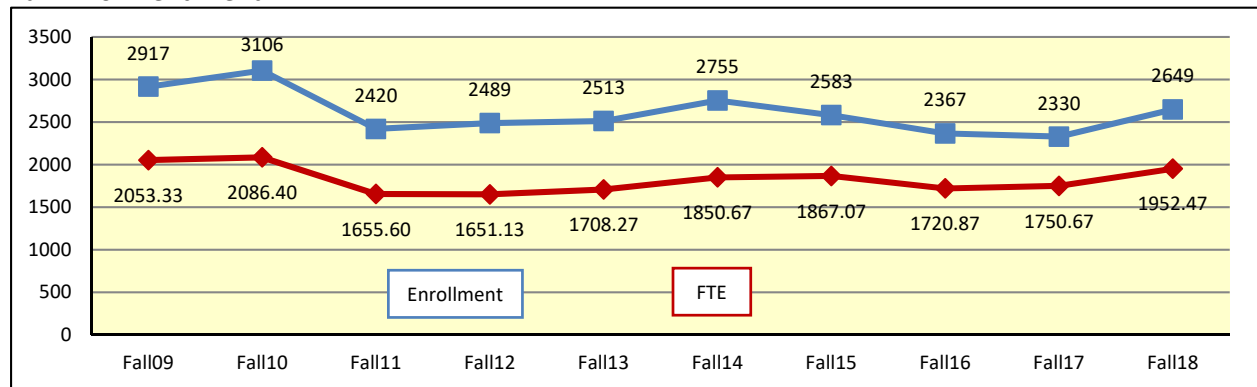

	Headcount	FTE	Females	Males	Black	White	Hispanic	Other Race	Race Unknown
All	2,649	1952.47	1,645	1,004	1,624	674	186	150	15
AA	672	489.2	453	219	418	167	48	36	3
AS	1,977	1463.27	1,192	785	1,206	507	138	114	12

Gender Profile

Race Profile

Fall Enrollment Trend

Degrees Awarded

University Parallel	2008-09	2009-10	2010-11	2011-12	2012-13	2013-14	2014-15*	2015-16	2016-17	2017-18
Female	198	230	273	275	288	278	239	233	296	373
Male	71	78	82	98	134	112	107	112	139	171
Total	269	308	355	373	422	390	346	345	435	544
AA Female	34	46	63	74	66	61	58	59	65	68
AA Male	12	7	14	19	24	17	20	24	26	28
AS Female	164	184	210	201	222	217	181	174	231	305
AS Male	59	71	68	79	110	95	87	88	113	143