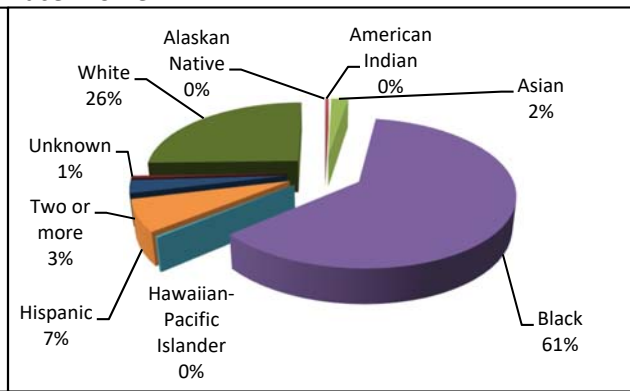

Race Profile