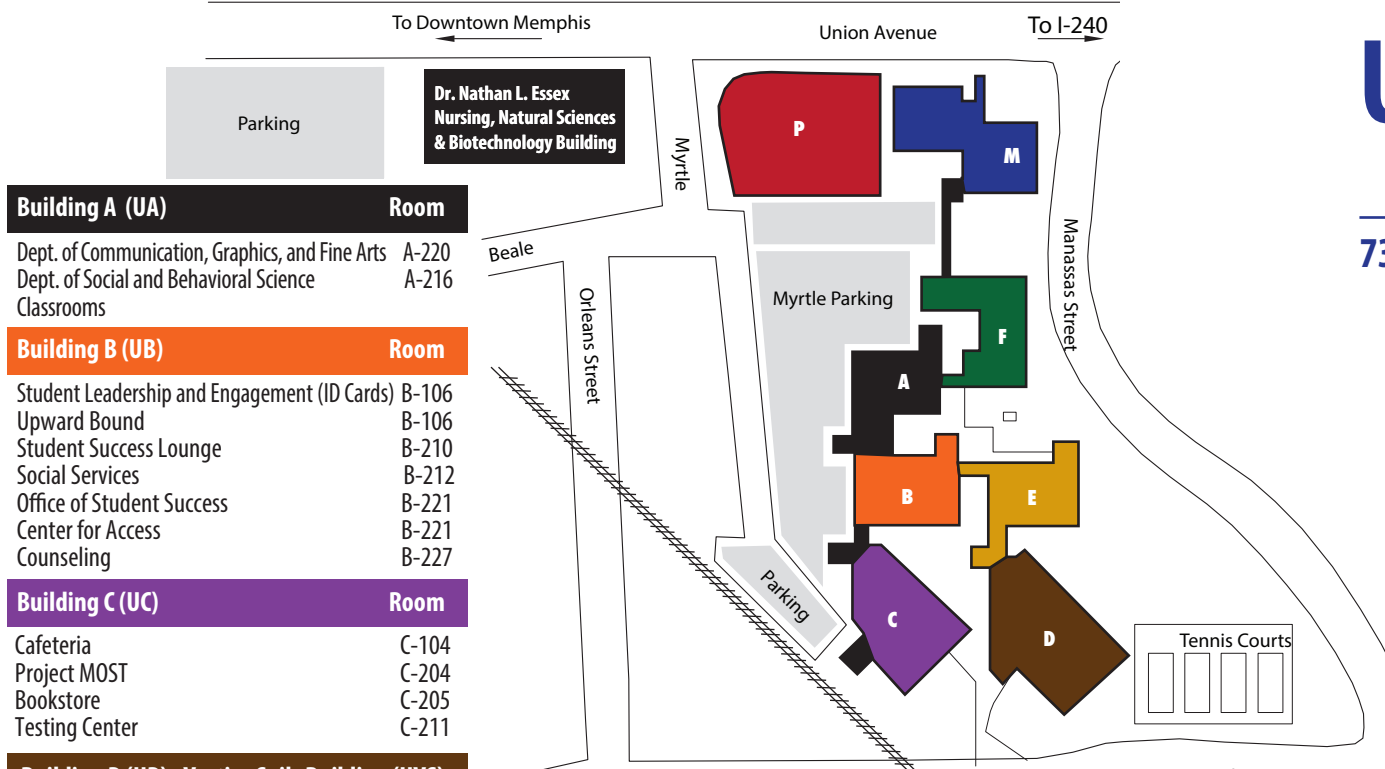

Union Avenue CAMPUS

737 Union Avenue • Memphis, TN 38103
(901) 333-5000

SCAN FOR MOBILE MAP

Building A (UA)	Room
Dept. of Communication, Graphics, and Fine Arts	A-220
Dept. of Social and Behavioral Science	A-216
Classrooms	

Building B (UB)	Room
Student Leadership and Engagement (ID Cards)	B-106
Upward Bound	B-106
Student Success Lounge	B-210
Social Services	B-212
Office of Student Success	B-221
Center for Access	B-221
Counseling	B-227

Building C (UC)	Room
Cafeteria	C-104
Project MOST	C-204
Bookstore	C-205
Testing Center	C-211

Building D (UD) - Verties Sails Building (UVS)	Room
Gymnasium	VS-020
Theatre	VS-113
Fine Arts (Choir, Music, Speech)	VS-201

Building E (UE)	Room
Medical District High School (Shelby County Schools)	

Building F (UF)	Room
Dept. of Languages and Literature	F-216
Child Care Center	

Building H (UH)	Room
Dept. of Allied Health Sciences	106