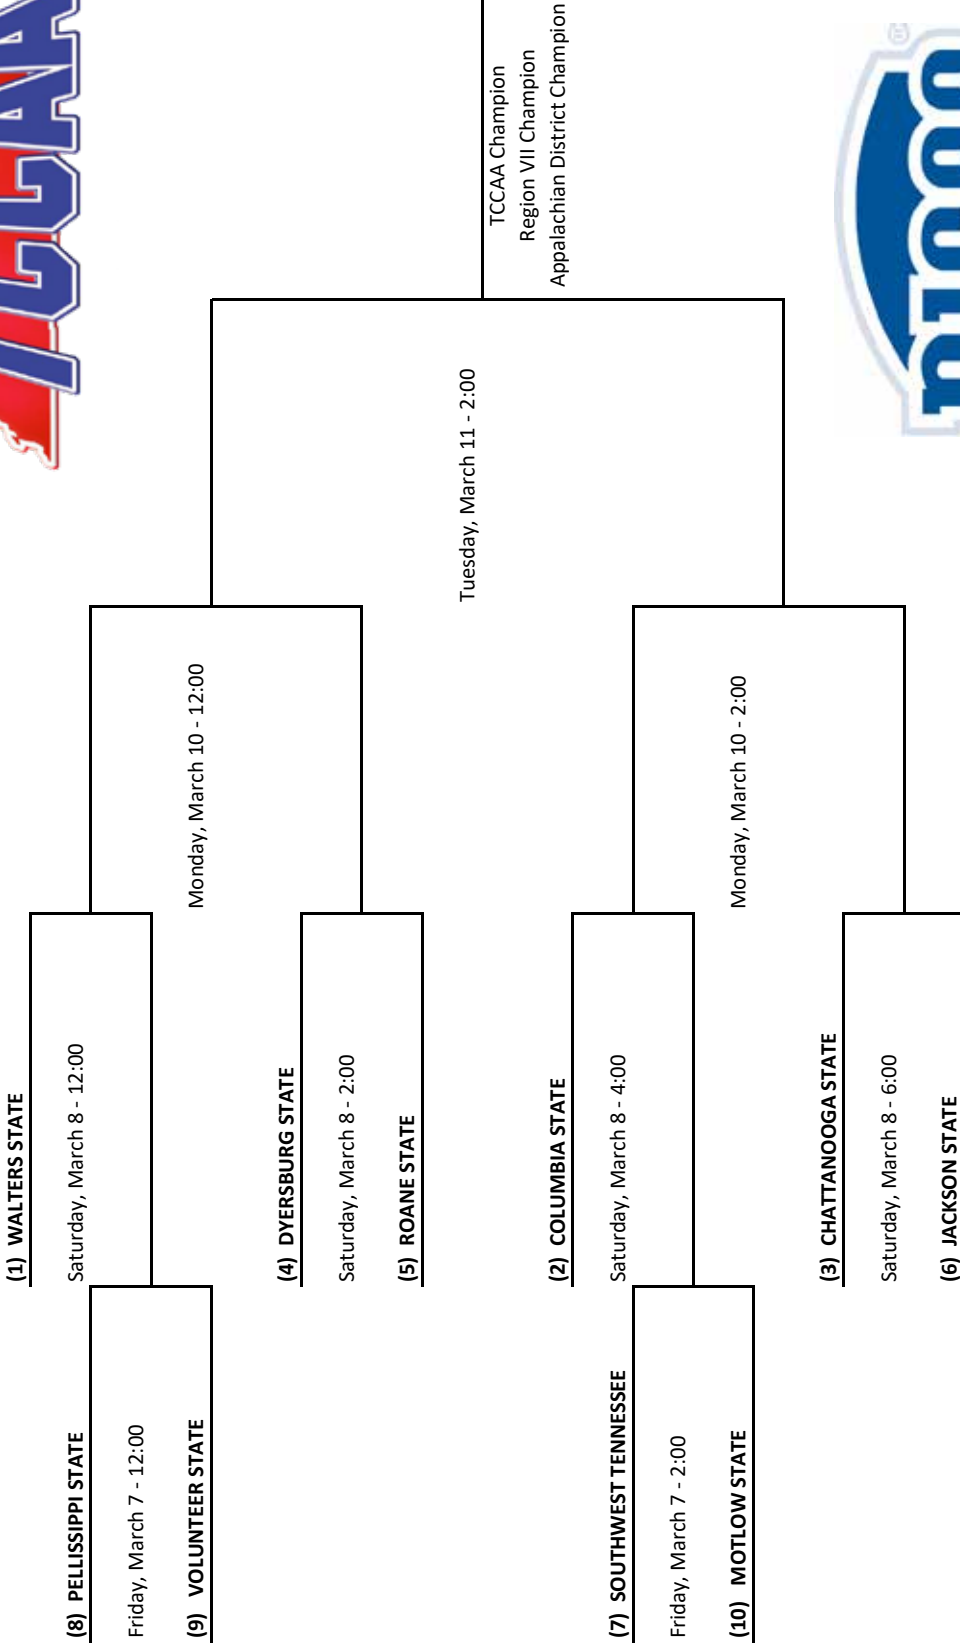

Women's Bracket

TCCAA / REGION 7 BASKETBALL TOURNAMENT
SOUTHWEST TENNESSEE COMMUNITY COLLEGE - MEMPHIS, TN
March 7, 2025 - March 11, 2025